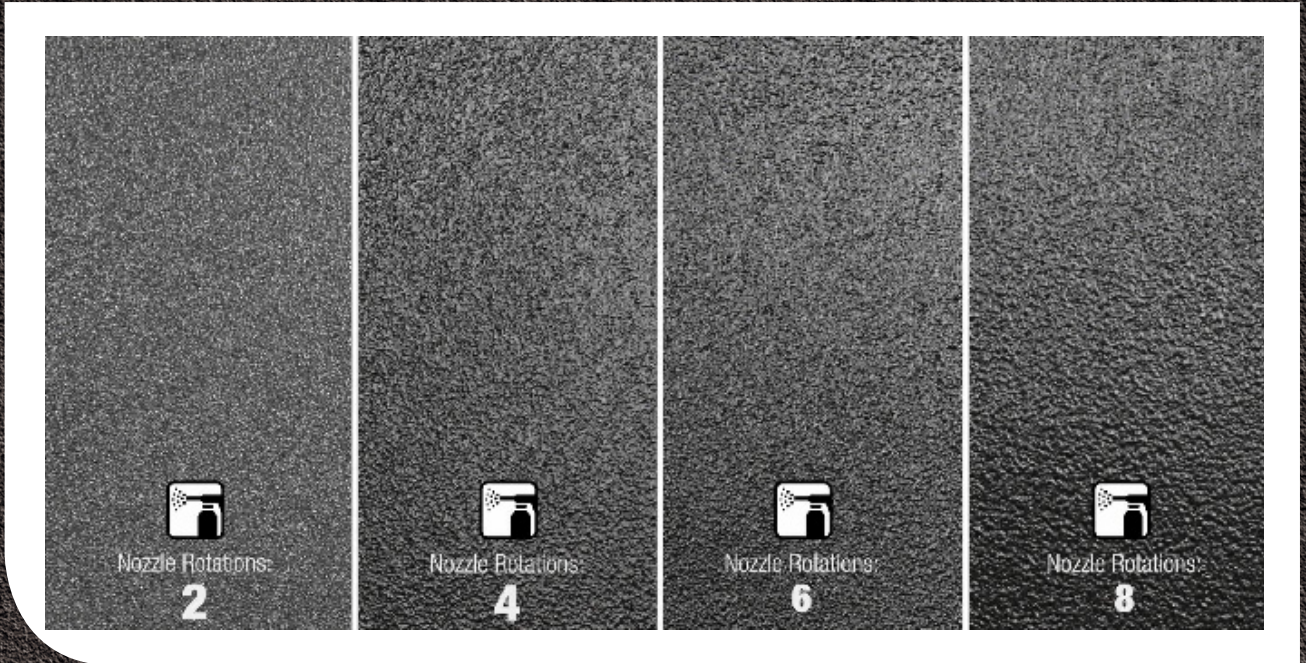

RAPTOR VARI-NOZZLE GUN SETTINGS

Code	Description	Colour	Units Per Case
GUN/VN	Professional Vari-Nozzle Application Gun	Silver	6